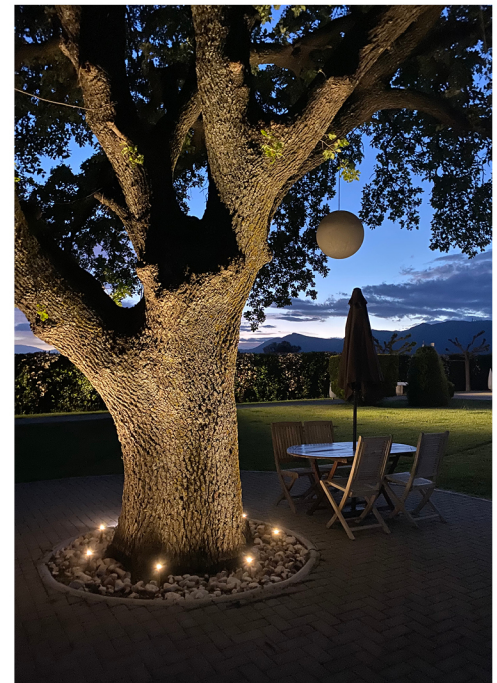

LANDSCAPING

Landscaping should be a visual journey, encouraging you to pause at each point of interest, before leading you on to the next.

Lighting serves as the eye-catcher that guides you towards all there is to see.

Landscaping needs contrast. Using practical solutions, building features can be subtly picked out. Urban environments, lighting has a multitude of responsibilities: safety and security, enabling visual tasks, avoidance of light pollution and creating an attractive ambiance. Cast-pressed bras luminaires meet the requirements of lighting design in outdoor areas. A choice of lumen packages and flexible mounting options make BRIGHT's luminaires' ideally suited for lighting man-made and natural objects, pathways and open spaces.

VISO

VISO 1

VISO 2

VISO 1 CURVE

FAMA
OUT FOCUS

FAMA
OUT SPOT

FAMA L

BR//GHT
SPECIAL LIGHTING