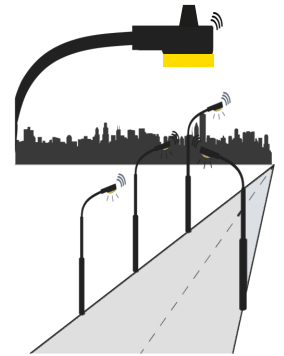

## STREET LIGHTING

### SIDUS

is a new collection of BRIGHT SPECIAL LIGHTING appropriate for street lighting applications. There are multiple ways to illuminate properly a small pedestrian walkway, a high-speed freeway, a bikeway or a parking area. SIDUS series is a high quality illumination selection made of high pressure die - casting aluminium, covering a big range of sizes and lighting distribution beams with PC lenses.

NEMA socket system with remote monitor control, can be applied on any SIDUS model providing an efficient lighting level use.

### Street lighting NEMA socket system

- remote monitor control
- long range wireless communication
- easy intallation to any fixture
- sunset /sunrise dimming signal
- externall sensor