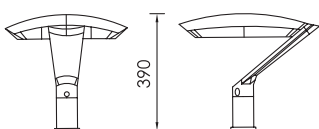

SIDUS

STREET LIGHTING

SIDUS

is a new collection of BRIGHT SPECIAL LIGHTING appropriate for street lighting applications. There are multiple ways to illuminate properly a small pedestrian walkway, a high-speed freeway, a bikeway or a parking area. SIDUS series is a high quality illumination selection made of high pressure die - casting aluminium, covering a big range of sizes and lighting distribution beams with PC lenses.

That ensures right lighting levels, good lighting uniformity, clear visibility and road safety for different street lighting arrangements and requirements.

Glare and light pollution are factors we take into consideration for a high-performance street lighting result. The vertical rotation of 15° helps to get light where it is needed with minimal loss.

NEMA socket system with remote monitor control, can be applied on any SIDUS model providing an efficient lighting level use.