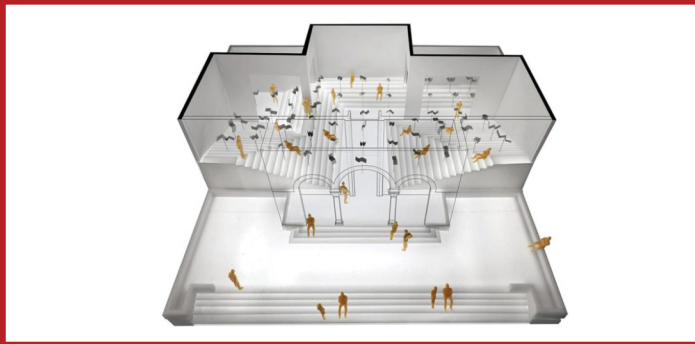

THE SCHOOL OF ATHENS

THE SCHOOL OF ATHENS AT THE NATIONAL PAVILION OF GREECE EXPLORES THE IMPORTANCE OF THE ACADEMIC COMMONS FROM PLATO'S ACADEMY TO CONTEMPORARY UNIVERSITY DESIGNS.

LA BIENNALE DI VENEZIA

NINIOS S SP made by extruded opal polycarbonate material up to 1400mm long equipped with led strip it is a unique product for lighting suppliers, creative lighting installations, architects and lighting specifiers. Modern lighting design needs maximum flexibility. Good thermal management of LED fixtures ensures long life, low operating cost and high performance. The tubular design invites you to play and put your own mark on a project. Can be specified with CASAMBI to increase user control.

LEGATUS SPOT SP suspended is available in different sizes. Using latest LED technology to provide optimal lighting solutions. Latest technologies to provide reliability and flexibility. Available in 3 different sizes, from miniature 25mm Dia, medium 50mm and the big one 80mm Dia bringing you the look and feel that you want, whilst saving energy, with a choice of light distribution beams, can give unique and optimal lighting for any display. High efficiency, low maintenance costs, excellent color rendering and efficient control make **LEGATUS SPOT SP** the ideal solution for a wide variety of projects. Featuring low to high lumen packages, narrow to wide beam angles and a range of accessories, gives interior designers a true freedom.