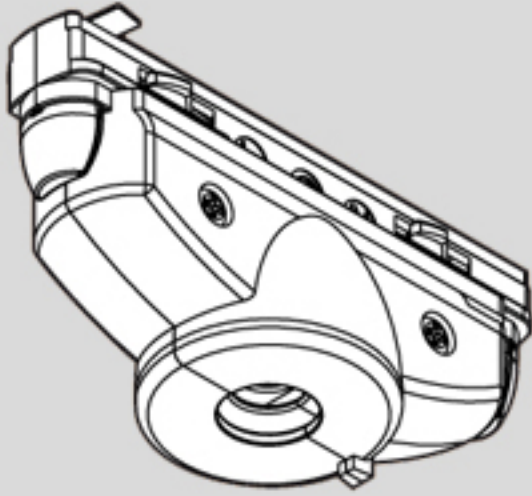

Adapters 1c

GB 67
Pull Strength 100N

GBT 67
Electronic Transformer
230/12V max75W

GB 66
Pull Strength 50N