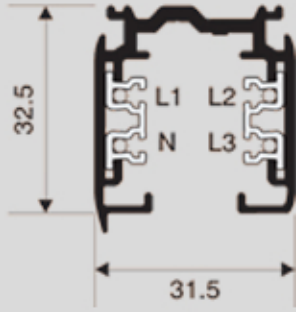

3-Circuit Lighting Track System

XTS

XTS 4100 (l=1000)
XTS 4200 (l=2000)
XTS 4300 (l=3000)
XTS 4400 (l=4000)