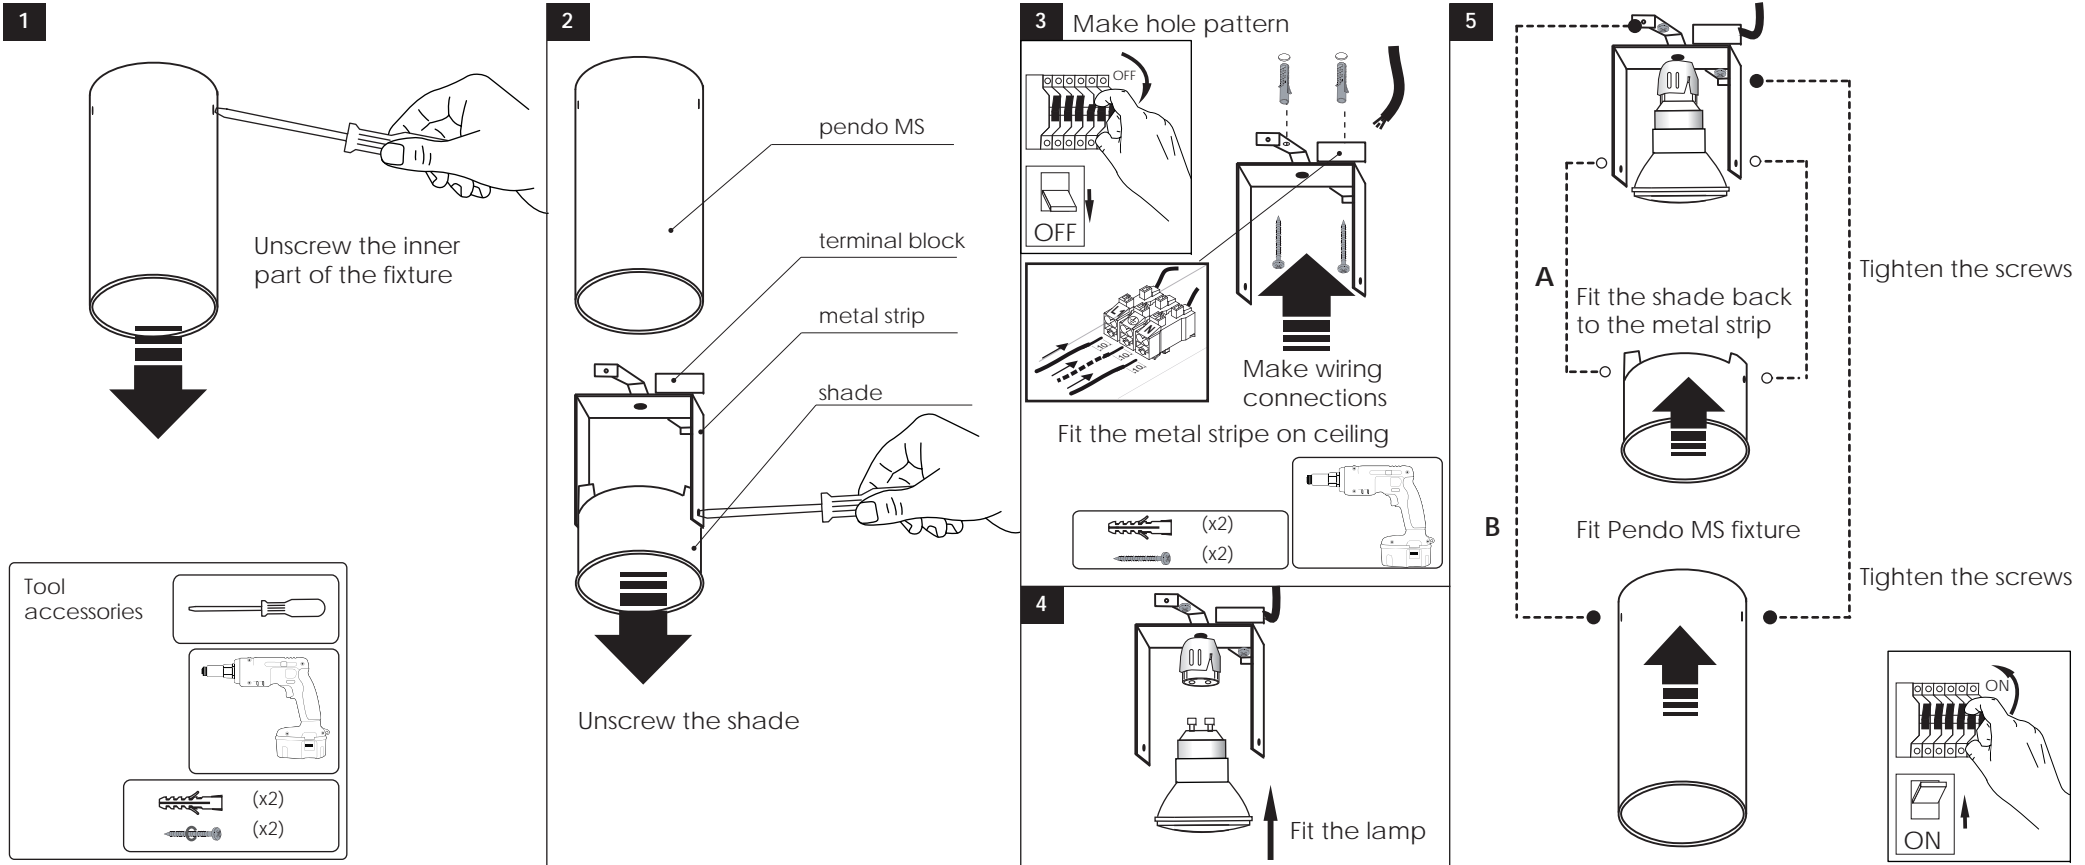

# PENDO MS CEILING GU10

indoor/ mounted on ceiling

**USER INSTRUCTIONS**

- The installation of the unit must be done by a qualified electrician.
- The unit must be earthed in case an earth connecting point exists.
- Ensure that the mains is switched off during servicing.
- Do not use bulb(s) bigger than the indicated on units name-plate or packaging.
- Ensure that after the installation, the unit is properly fixed and the cable clamps (if exist) are well tightened.
- Manufacturer will not accept liability for injury or damage resulting from incorrect use or installation
- The unit is not intended to operate in loop connection.
- Wall plugs and terminals are not included.