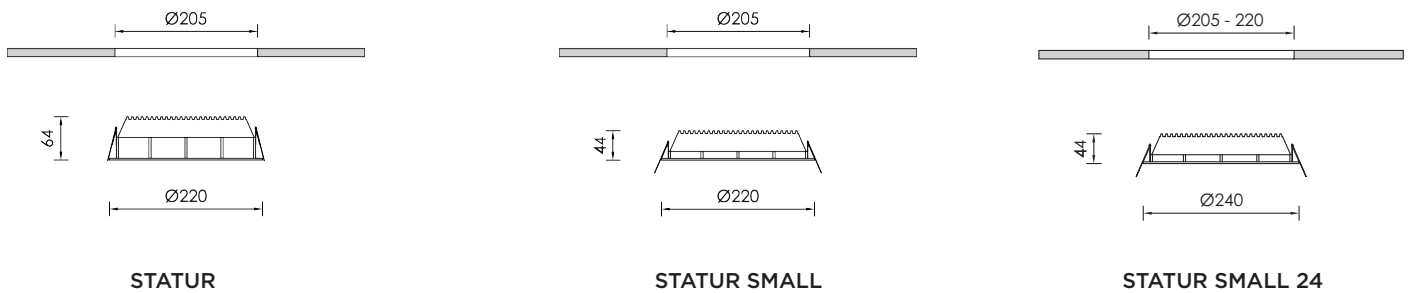

Photometric Data

| | |
|---|-----------------------|
| Standard Deviation of Color Matching (SDCM) | ≤ 3 SDCM |
| CRI | >80 90 upon request |
| Beam Angle | 100° |
| Transmittance | 78% |
| Efficiency | Up to 170 lm/W |

TECHNICAL DATA

■ Dimensions & Weight

| | |
|---------------------------------------|---------|
| Diameter STATUR / STATUR SMALL | 220mm |
| Diameter STATUR SMALL 24 | 240mm |
| Height STATUR | 64mm |
| Height STATUR SMALL / STATUR SMALL 24 | 44mm |
| Weight | ≈1.0 kg |