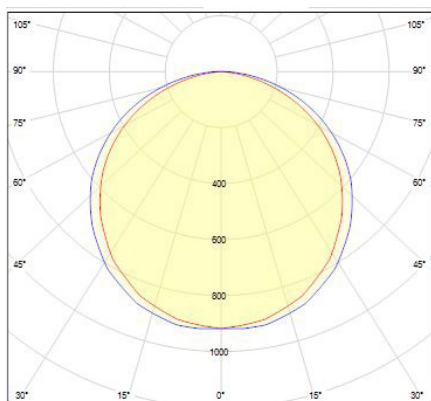

TECHNICAL DATA

■ General Characteristics

Dimmable	1 - 10V / DALI / CASAMBI
Emergency Lighting	Upon request
Connection Type	Screwless terminal
LED module Replaceable	Only by the manufacturer
Mounting Type	Recessed
Mounting Location	Ceiling Recessed
Warranty	5-years

■ Light Distribution

■ Opal cover

■ REFERENCES / LINKS

For warranty details see:

<https://www.bright.gr/uploads/files/2018/10/warranty_periods_v1_5_4696.pdf>

Warranty terms and conditions:

<https://www.bright.gr/uploads/files/2018/07/3013_3244.pdf>