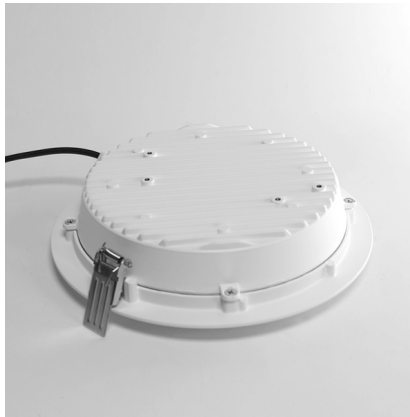

STATUR | STATUR SMALL | STATUR SMALL 24

■ **STATUR**

■ **STATUR SMALL**

■ **STATUR SMALL 24**

■ **PRODUCT BENEFITS**

- High Lumen efficiency
- Uniform light
- 5 years guarantee

■ **AREAS OF APPLICATION**

- Retail shops
- Offices
- Public accesible areas

Photometric Data

| | |
|---|-----------------------|
| Standard Deviation of Color Matching (SDCM) | ≤ 3 SDCM |
| CRI | >80 90 upon request |
| Beam Angle | 100° |
| Transmittance | 78% |
| Efficiency | Up to 170 lm/W |