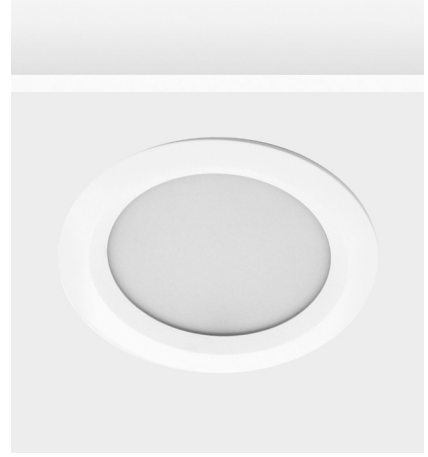

STATUR | STATUR SMALL | STATUR SMALL 24

■ **STATUR**

■ **STATUR SMALL**

■ **STATUR SMALL 24**

■ **PRODUCT BENEFITS**

- High Lumen efficiency
- Uniform light
- 5 years guarantee

■ **AREAS OF APPLICATION**

- Retail shops
- Offices
- Public accesible areas

Photometric Data

| | |
|---|-----------------------|
| Standard Deviation of Color Matching (SDCM) | ≤ 3 SDCM |
| CRI | >80 90 upon request |
| Beam Angle | 100° |
| Transmittance | 78% |
| Efficiency | Up to 170 lm/W |