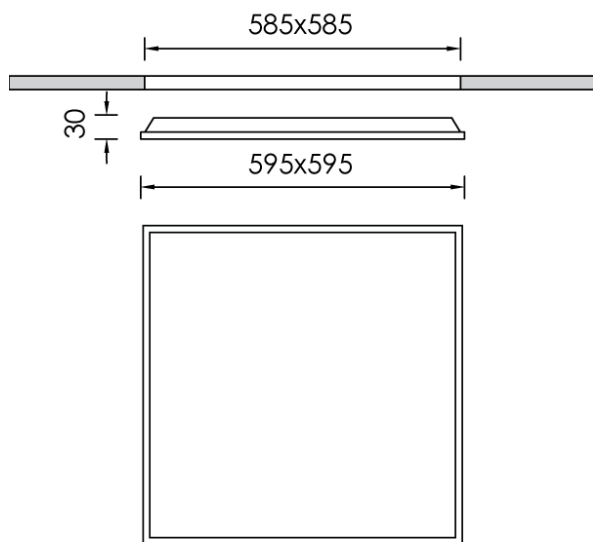

Luminous Intensity distribution diagram

UGR<22

UGR<19

TECHNICAL DATA

■ Dimensions

TECHNICAL DATA

■ Colors & Materials

Body material Pressed form Steel

■ Accessories

■ Surface Mount Kit

Dimensions: 600 mm x 600mm x 70mm

Dimensions: 300mm x 1200mm x 70mm

■ Suspension Wires

■ Recessed Mount Clips