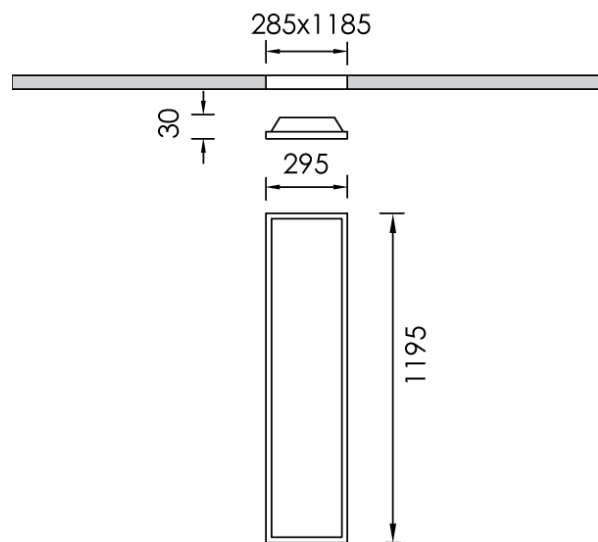

Luminous Intensity distribution diagram

UGR<22

UGR<19

TECHNICAL DATA

■ Dimensions

TECHNICAL DATA

■ Colors & Materials

Body material Pressed form Steel

■ Accessories

■ Surface Mount Kit

Dimensions: 600 mm x 600mm x 70mm

Dimensions: 300mm x 1200mm x 70mm

■ Suspension Wires

■ Recessed Mount Clips