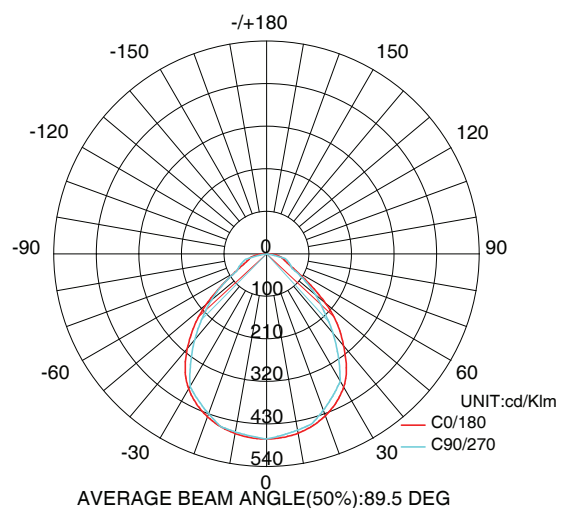

Philips flicker free

Photometric Data

Standard deviation of color matching (SDCM)	< 3step
CRI	80 / 90upon request
CCT	3000K / 4000K
Luminous efficacy	Up to 125 lm/W
Light emission	Direct 120 Degrees

TECHNICAL DATA

Luminaire Output Data

CRI80			
Power supply	Watt	Lumen	Kelvin
900ma	32	3800	3000
1050ma	38	4550	3000
900ma	32	4000	4000
1050ma	38	4750	4000

CRI90			
Power supply	Watt	Lumen	Kelvin
900ma	32	3700	3000
1050ma	38	4350	3000
900ma	32	3800	4000
1050ma	38	4550	4000

Luminous Intensity distribution diagram

UGR<22

UGR<19

TECHNICAL DATA

■ Dimensions

TECHNICAL DATA

■ Colors & Materials

Body material Pressed form Steel