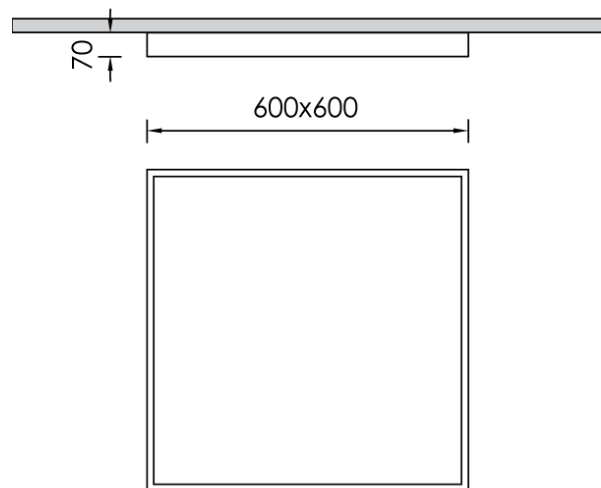

Luminous Intensity distribution diagram

UGR<22

UGR<19

TECHNICAL DATA

■ Dimensions

TECHNICAL DATA

■ Colors & Materials

Body material Pressed form Steel

■ Accessories

■ Surface Mount Kit

Dimensions: 600 mm x 600mm x 70mm

Dimensions: 300mm x 1200mm x 70mm

■ Suspension Wires

■ Recessed Mount Clips