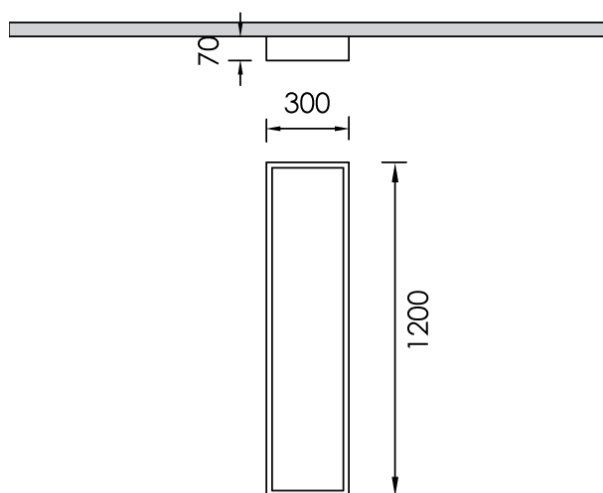

Luminous Intensity distribution diagram

UGR<22

UGR<19

TECHNICAL DATA

■ Dimensions

TECHNICAL DATA

■ Colors & Materials

Body material Pressed form Steel

■ Accessories

■ Surface Mount Kit

Dimensions: 600 mm x 600mm x 70mm

Dimensions: 300mm x 1200mm x 70mm

■ Suspension Wires

■ Recessed Mount Clips