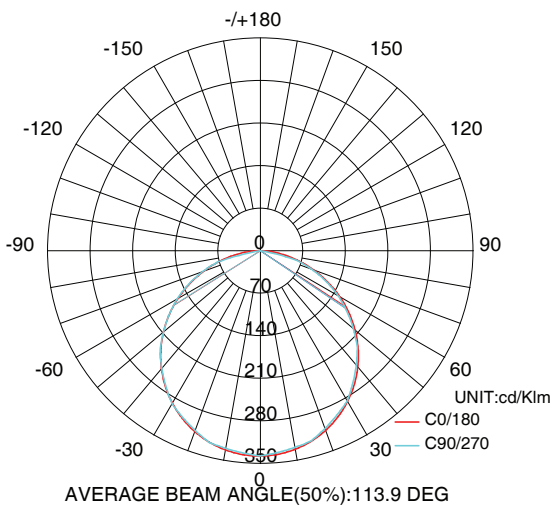

Philips flicker free

Photometric Data

Standard deviation of color matching (SDCM)	< 3step
CRI	80 / 90upon request
CCT	3000K / 4000K
Luminous efficacy	Up to 125 lm/W
Light emission	Direct 120 Degrees

TECHNICAL DATA

Luminaire Output Data

CRI80			
Power supply	Watt	Lumen	Kelvin
900ma	32	3800	3000
1050ma	38	4550	3000
900ma	32	4000	4000
1050ma	38	4750	4000

CRI90			
Power supply	Watt	Lumen	Kelvin
900ma	32	3700	3000
1050ma	38	4350	3000
900ma	32	3800	4000
1050ma	38	4550	4000

Luminous Intensity distribution diagram

UGR<22

UGR<19

TECHNICAL DATA

■ Dimensions

TECHNICAL DATA

■ Colors & Materials

Body material Pressed form Steel