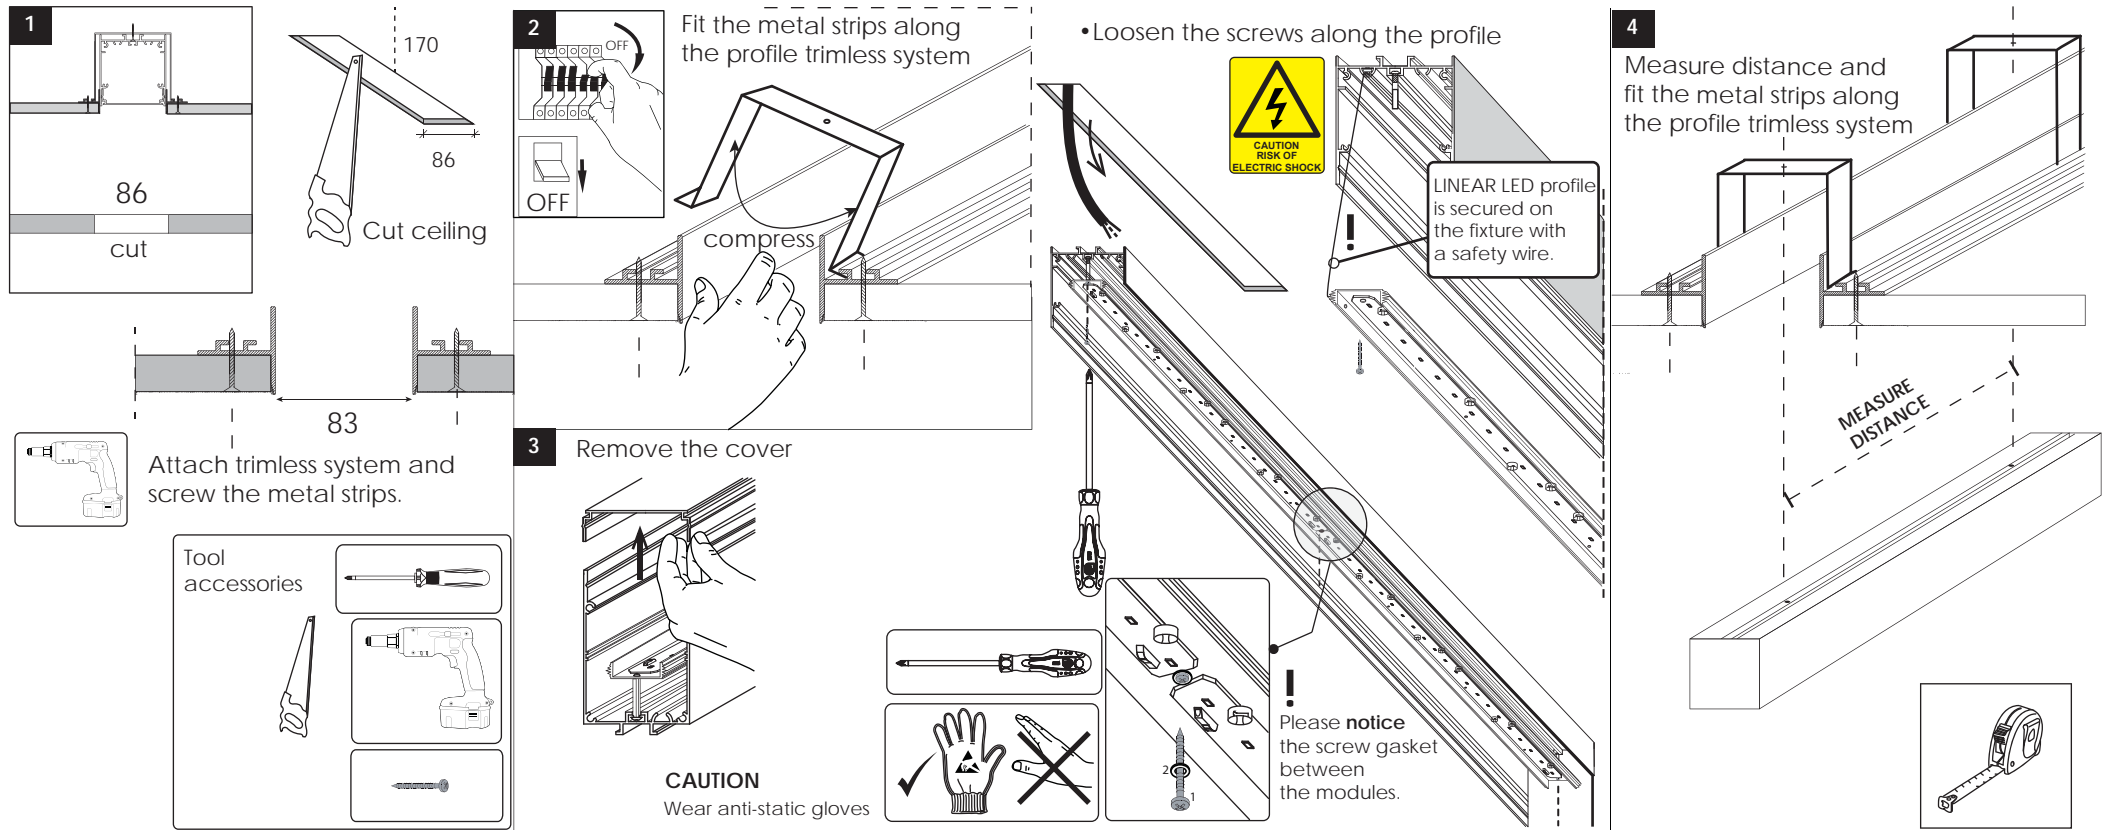

NOTUS 1 TRIMLESS B LINEAR LED

installation instructions

indoor/ profile

USER INSTRUCTIONS

- The installation of the unit must be done by a qualified electrician.
- The unit must be earthed in case an earth connecting point exists.
- Ensure that the mains is switched off during servicing.
- Do not use bulb(s) bigger than the indicated on units name-plate or packaging.
- Ensure that after the installation, the unit is properly fixed and the cable clamps (if exist) are well tightened.
- Manufacturer will not accept liability for injury or damage resulting from incorrect use or installation
- The unit is not intended to operate in loop connection.
- Wall plugs and terminals are not included.
- LED modules are replaced only by the manufacturer.

indoor/ profile

5

Apply grout

6

! Paint ceiling without attaching the fixture

7

OFF

OFF

Pass the cable through the profile

1. Screw the fixture along the metal strips.
2. Make wiring connection
3. And then fit the heatsink and close the fixture.

USER INSTRUCTIONS

- The installation of the unit must be done by a qualified electrician.
- The unit must be earthed in case an earth connecting point exists.
- Ensure that the mains is switched off during servicing.
- Do not use bulb(s) bigger than the indicated on units name-plate or packaging.
- Ensure that after the installation, the unit is properly fixed and the cable clamps (if exist) are well tightened.
- Manufacturer will not accept liability for injury or damage resulting from incorrect use or installation
- The unit is not intended to operate in loop connection.
- Wall plugs and terminals are not included.
- LED modules are replaced only by the manufacturer.