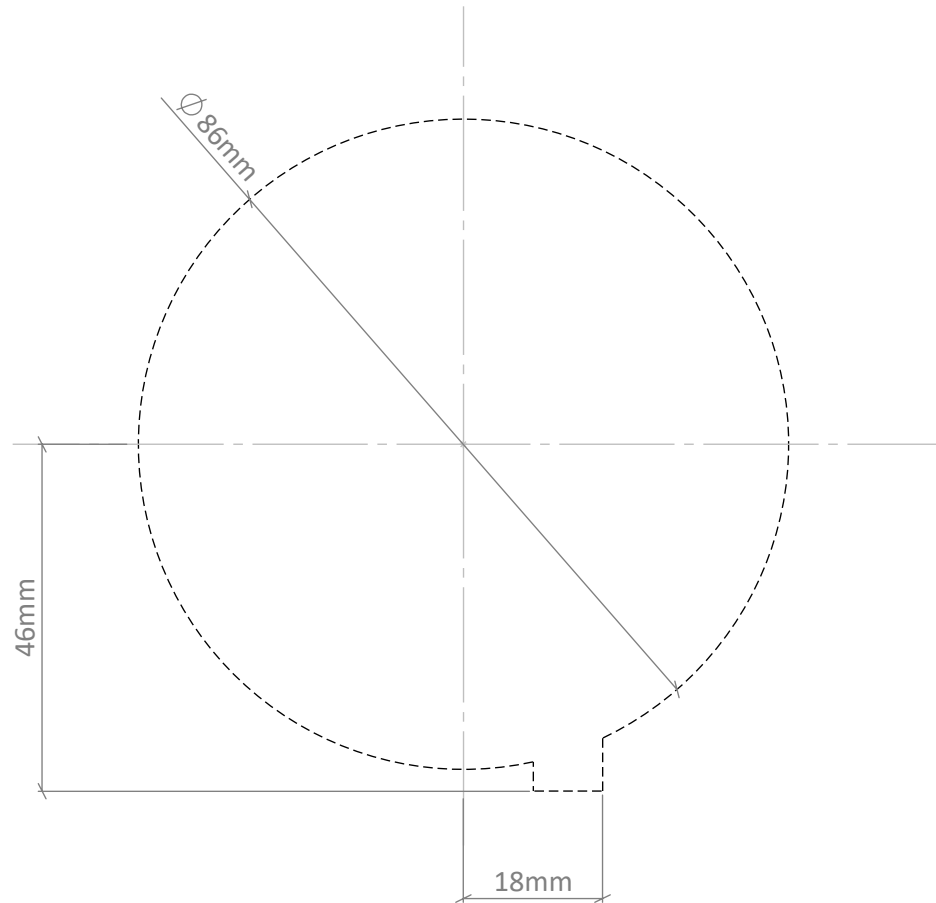

# STIPO R WALL H.P.LED

cutout instructions

⌚ indoor/ wall recessed

Scale: 1/1